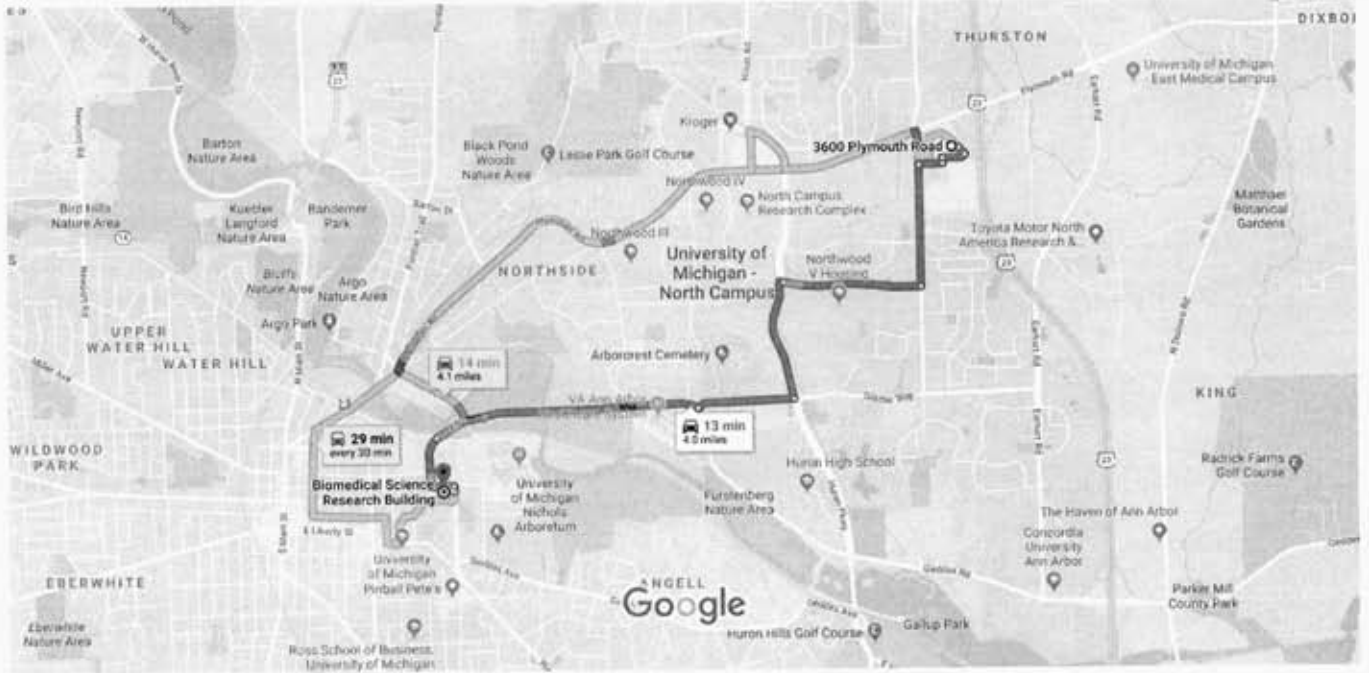

Google Maps

3600 Plymouth Rd, Ann Arbor, MI 48105 to Biomedical Science Research Building

Drive 4.0 miles, 13 min

Map data ©2018 Google 2000 ft

3600 Plymouth Rd

Ann Arbor, MI 48105

Continue to Green Rd

2 min (0.3 mi)

↑ 1. Head southeast toward Green Rd

217 ft

↘ 2. Turn right toward Green Rd

0.1 mi

↙ 3. Turn left toward Green Rd

125 ft

↘ 4. Turn right toward Green Rd

0.1 mi

↙ 5. Turn left onto Green Rd

1 min (0.5 mi)

↘ 6. Turn right onto Hubbard Rd

2 min (0.6 mi)

Take Fuller Rd to E Ann St

7 min (2.4 mi)